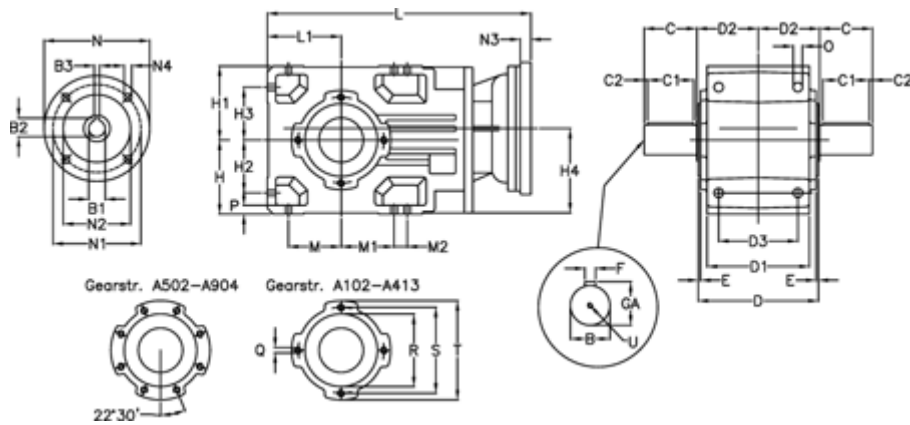

Article number: 29600105862230  
 Description: Bevel helical gearbox  
 A102UD-58,6-P80B5

## Measures

B = 25	D1 = 95	H1 = 70	M2 = 0	Q = M8x12
B1 = 19	D2 = 63	H2 = 50.0	N = 200	R = 80
B2 = 21.8	D3 = 75	H3 = 50.0	N1 = 165	S = 100
B3 = 6	Description = A102UD-xx-P80 B5	H4 = 83.0	N2 = 130	T = 120
C = 45	E = 3.0	L = 302.0	N3 = 0	U = M8x19
C1 = 35	F = 8	L1 = 70	N4 = M10x12	
C2 = 5.0	GA = 28.0	M = 50.0	O = 9.5	
D = 117	H = 70	M1 = 50.0	P = 9	